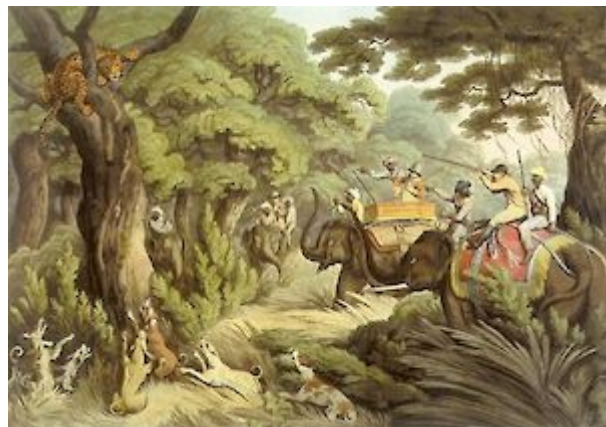

Transferware Database of Patterns and Sources

References:

[Antique Blue and White Spode](#)

Williams, Sydney B.

London, B. T. Batsford Ltd., 1949

[The Dictionary of Blue and White Printed Pottery 1780-1880 Vol. I](#)

Coysh, A. W. and Henrywood, R. K.

Woodbridge, Suffolk, Baron Publishing, 1982

[Oriental Field Sports](#)

Williamson, Thomas (author) and Howitt, Samuel (artist)

London, Edward Orme, 1807

[India on Transferware](#)

Sack, Michael

San Francisco, Transferware Collectors Club, 2009

[Spode Transfer Printed Ware 1784-1833](#)

Drakard, David and Holdway, Paul

Woodbridge, Suffolk, Antique Collector's Club, Inc., 2002

Maker's Mark:

TEXT-Printed

Print Sources:

[Shooting a Leopard](#)

Artist: Howitt, Samuel

Engraver: Merke, Henri

Width: 17.25 inches

Height: 12.25 inches

1807